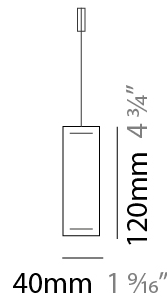

PROJECT _____
TYPE _____
SPECIFIER _____
QUANTITY _____
DATE _____

LED120 SUSPENSION

D71026-

base number   Color   Finish
Temperature   Options

1. To build a product code in our configurator select the specify button on the base model # product page
2. To build a manual product code on this datasheet choose from the options listed below in blue font and add the suffix to the base model #

GENERAL

Series: Woodlin
Subseries: LED120
Brand: Tunto
Division: Design
Mounting Type: Suspension
Mounting Location: Ceiling
Subcategory: Profile

PHYSICAL

Shape: Rectangle
Length (mm): 1600
Length (in): 63
Width (mm): 40
Width (in): 1 9/16
Height (mm): 120
Height (in): 4 3/4
Max. Overall Height (mm): 2120
Max. Overall Height (in): 83 7/16
Light Distribution: Direct / Indirect
Diffuser: Opal
Fixture Finish: WAL / ASH / OAK / BLK / WHI
Fixture Material: Wood
Cable Details: 2000mm / 78 3/4"

ELECTRICAL

Lamp Type: LED
Input Wattage (W): 74
Total Output Wattage (W): 63
Dimming: Tri-Mode (Non-Dimming and Phase Dimming (120Vac only) and 0-10V Dimming)
Driver Included: Yes
Driver Location: Integrated
Driver Type: Constant Current - Universal
Driver Class: Class 2
Input Voltage (V): 120 - 277
Constant Current (MA): 700

LED

Color Temperature (°K): 2700 / 3000 / 4000
Max. Delivered Lumen (lm): 3600
CRI: >93 CRI
Lamp Life (hrs): 50000

OPTICAL

RATINGS AND CERTIFICATIONS

Certified By: Certified for North American Standards
IP rating: IP20

1600mm 63"