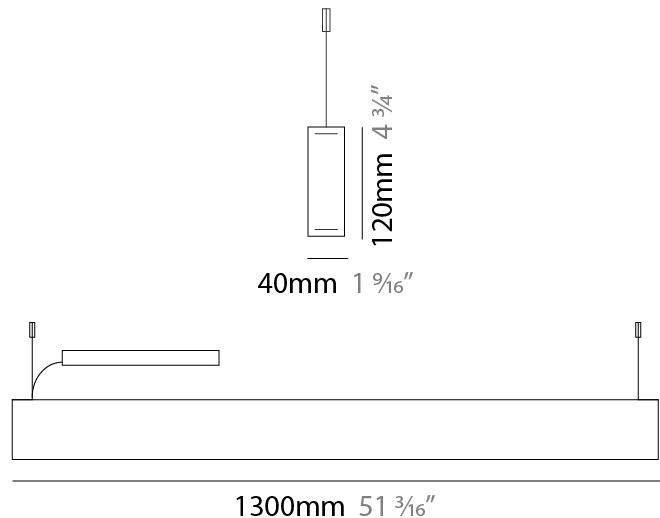

PROJECT _____
TYPE _____
SPECIFIER _____
QUANTITY _____
DATE _____

LED120 SUSPENSION

D71025-

base number
Color   Finish
Temperature   Options

1. To build a product code in our configurator select the specify button on the base model # product page
2. To build a manual product code on this datasheet choose from the options listed below in blue font and add the suffix to the base model #

GENERAL

Series: Woodlin
Subseries: LED120
Brand: Tunto
Division: Design
Mounting Type: Suspension
Mounting Location: Ceiling
Subcategory: Profile

PHYSICAL

Shape: Rectangle
Length (mm): 1300
Length (in): 51 ³/₁₆
Width (mm): 40
Width (in): 1 ⁹/₁₆
Height (mm): 120
Height (in): 4 ³/₄
Max. Overall Height (mm): 2120
Max. Overall Height (in): 83 ⁷/₁₆
Light Distribution: Direct / Indirect
Diffuser: Opal
Fixture Finish: [WAL](#) / [ASH](#) / [OAK](#) / [BLK](#) / [WHI](#)
Fixture Material: Wood
Cable Details: 2000mm / 78 3/4"

ELECTRICAL

Lamp Type: LED
Input Wattage (W): 60
Total Output Wattage (W): 50.1
Dimming: Tri-Mode (Non-Dimming and Phase Dimming (120Vac only) and 0-10V Dimming)
Driver Included: Yes
Driver Location: Integrated
Driver Type: Constant Current - Universal
Driver Class: Class 2
Input Voltage (V): 120 - 277
Constant Current (MA): 700

LED

Color Temperature (°K): [2700](#) / [3000](#) / [4000](#)
Max. Delivered Lumen (lm): 3260
CRI: >93 CRI
Lamp Life (hrs): 50000

OPTICAL

RATINGS AND CERTIFICATIONS

Certified By: Certified for North American Standards
IP rating: IP20