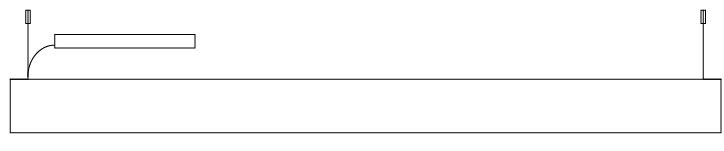

PROJECT _____
TYPE _____
SPECIFIER _____
QUANTITY _____
DATE _____

LED120 SUSPENSION

D71026-

base number   Color   Finish
Temperature   Options

1. To build a product code in our configurator select the specify button on the base model # product page
2. To build a manual product code on this datasheet choose from the options listed below in blue font and add the suffix to the base model #

GENERAL

Series: Woodlin
Subseries: LED120
Brand: Tunto
Division: Design
Mounting Type: Suspension
Mounting Location: Ceiling
Subcategory: Profile

PHYSICAL

Shape: Rectangle
Length (mm): 1600
Length (in): 63
Width (mm): 40
Width (in): 1 9/16
Height (mm): 120
Height (in): 4 3/4
Max. Overall Height (mm): 2120
Max. Overall Height (in): 83 7/16
Light Distribution: Direct / Indirect
Diffuser: Opal
Fixture Finish: WAL / ASH / OAK / BLK / WHI
Fixture Material: Wood
Cable Details: 2000mm / 78 3/4"

ELECTRICAL

Lamp Type: LED
Input Wattage (W): 74
Total Output Wattage (W): 63
Dimming: Tri-Mode (Non-Dimming and Phase Dimming (120Vac only) and 0-10V Dimming)
Driver Included: Yes
Driver Location: Integrated
Driver Type: Constant Current - Universal
Driver Class: Class 2
Input Voltage (V): 120 - 277
Constant Current (MA): 700

LED

Color Temperature (°K): 2700 / 3000 / 4000
Max. Delivered Lumen (lm): 3600
CRI: >93 CRI
Lamp Life (hrs): 50000

OPTICAL

RATINGS AND CERTIFICATIONS

Certified By: Certified for North American Standards
IP rating: IP20

1600mm 63"