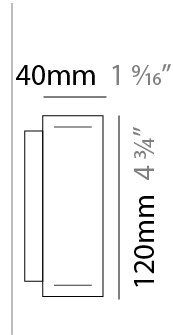

LED120 SURFACE

D73029-

base number
Color   Finish
Temperature   Options

1. To build a product code in our configurator select the specify button on the base model # product page
2. To build a manual product code on this datasheet choose from the options listed below in blue font and add the suffix to the base model #

GENERAL

Series: Woodlin
Subseries: LED120
Brand: Tunto
Division: Design
Mounting Type: Surface
Mounting Location: Wall
Subcategory: Profile

PHYSICAL

Shape: Rectangle
Length (mm): 700
Length (in): 27 ⁹/₁₆
Width (mm): 40
Width (in): 1 ⁹/₁₆
Height (mm): 120
Height (in): 4 ³/₄
Extension (mm): 40
Extension (in): 1 ⁹/₁₆
Light Distribution: Direct / Indirect
Diffuser: Opal
Fixture Finish: [WAL / ASH / OAK / BLK / WHI](#)
Fixture Material: Wood

ELECTRICAL

Lamp Type: LED
Input Wattage (W): 31
Total Output Wattage (W): 25.3
Dimming: Tri-Mode (Non-Dimming and Phase Dimming (120Vac only) and 0-10V Dimming)
Driver Included: Yes
Driver Location: Remote
Driver Type: Constant Current - Universal
Driver Class: Class 2
Housing: ENCP3
Input Voltage (V): 120 - 277
Constant Current (MA): 700

LED

[Color Temperature (°K): 2700 / 3000 / 4000](#)
Max. Delivered Lumen (lm): 1500
CRI: >93 CRI
Lamp Life (hrs): 50000

OPTICAL

RATINGS AND CERTIFICATIONS

Certified By: Certified for North American Standards
IP rating: IP20

PROJECT
TYPE
SPECIFIER
QUANTITY
DATE

700mm 27 ⁹/₁₆"

Indirect