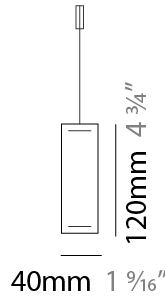

LED120 SUSPENSION

D71024-

base number
Color   Finish
Temperature   Options

1. To build a product code in our configurator select the specify button on the base model # product page
2. To build a manual product code on this datasheet choose from the options listed below in blue font and add the suffix to the base model #

GENERAL

Series: Woodlin
Subseries: LED120
Brand: Tunto
Division: Design
Mounting Type: Suspension
Mounting Location: Ceiling
Subcategory: Profile

PHYSICAL

Shape: Rectangle
Length (mm): 1000
Length (in): 39 3/8
Width (mm): 40
Width (in): 1 9/16
Height (mm): 120
Height (in): 4 3/4
Max. Overall Height (mm): 2120
Max. Overall Height (in): 83 7/16
Light Distribution: Direct / Indirect
Diffuser: Opal
Fixture Finish: [WAL / ASH / OAK / BLK / WHI](#)
Fixture Material: Wood
Cable Details: 2000mm / 78 3/4"

ELECTRICAL

Lamp Type: LED
Input Wattage (W): 46
Total Output Wattage (W): 38
Dimming: Tri-Mode (Non-Dimming and Phase Dimming (120Vac only) and 0-10V Dimming)
Driver Included: Yes
Driver Location: Integrated
Driver Type: Constant Current - Universal
Driver Class: Class 2
Input Voltage (V): 120 - 277
Constant Current (MA): 700

LED

Color Temperature (°K): [2700 / 3000 / 4000](#)
Max. Delivered Lumen (lm): 2200
CRI: >93 CRI
Lamp Life (hrs): 50000

OPTICAL

RATINGS AND CERTIFICATIONS

Certified By: Certified for North American Standards
IP rating: IP20